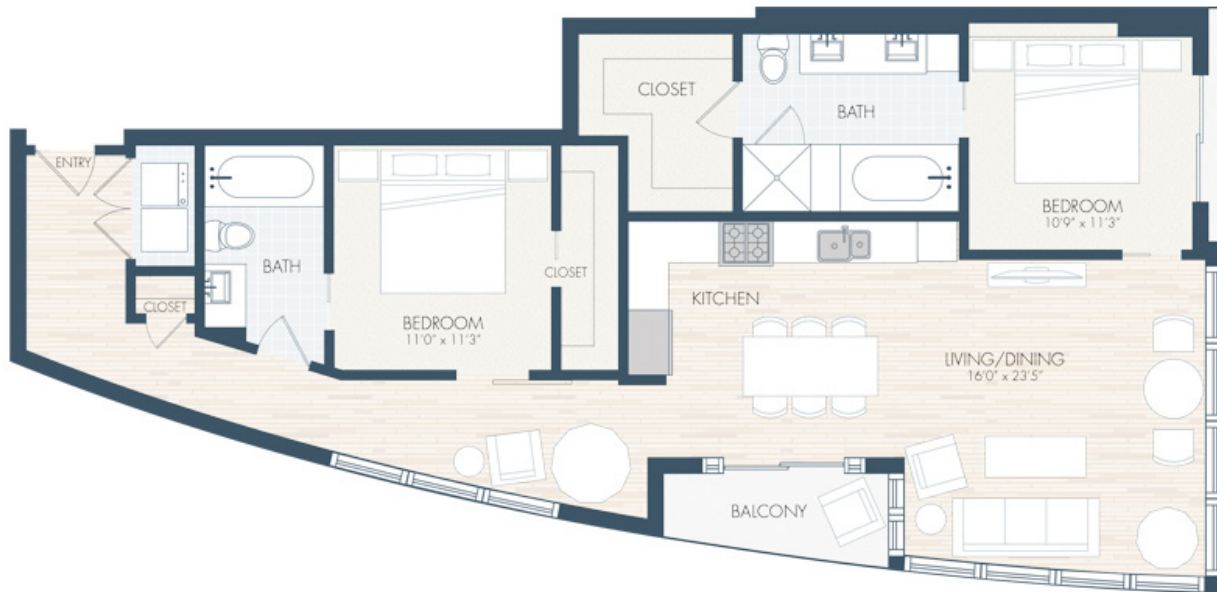

B2

2 BED | 2 BATH

1321

SQ. FT.

	1441 Little Raven Street Denver, CO 80202
	theconflucedenver.com

Floor plans are artist's rendering. All dimensions are approximate. Actual product and specifications may vary in dimension or detail. Not all features are available in every apartment. Prices and availability are subject to change. Please see a representative for details.