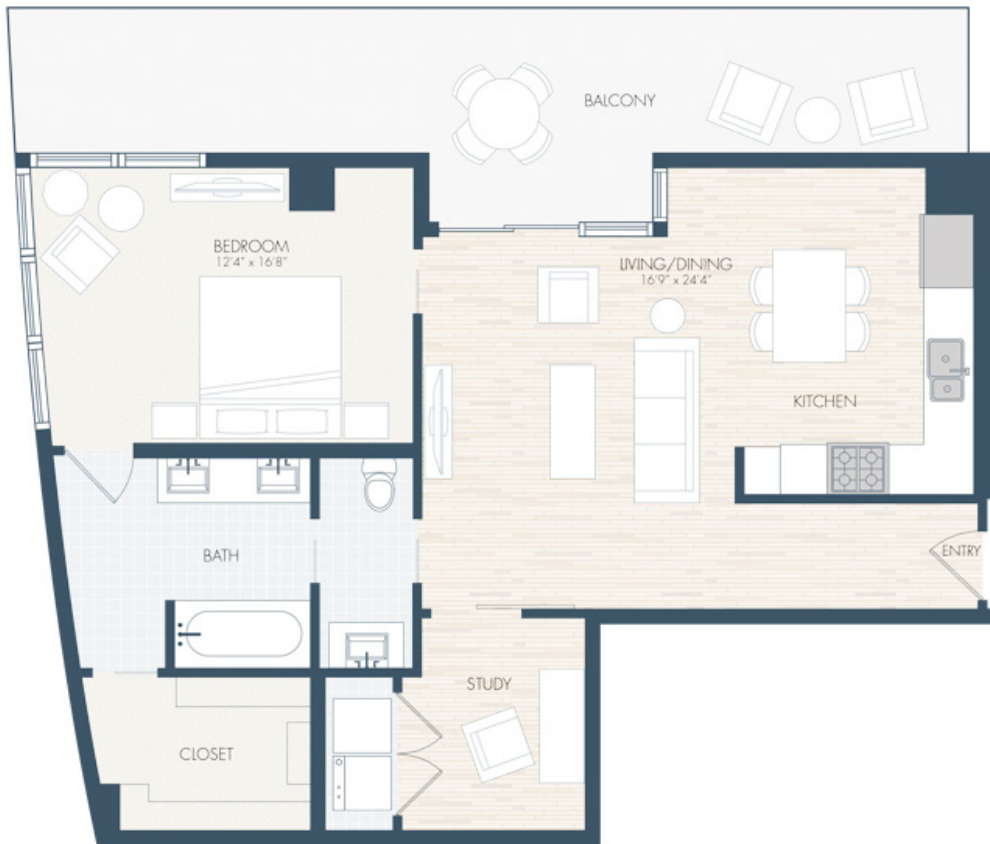

# A28

1 BED | 1 BATH | STUDY

# 1376

SQ. FT.

1441 Little Raven Street | Denver, CO 80202

[theconflucedenver.com](http://theconflucedenver.com)

*Floor plans are artist's rendering. All dimensions are approximate. Actual product and specifications may vary in dimension or detail. Not all features are available in every apartment. Prices and availability are subject to change. Please see a representative for details.*