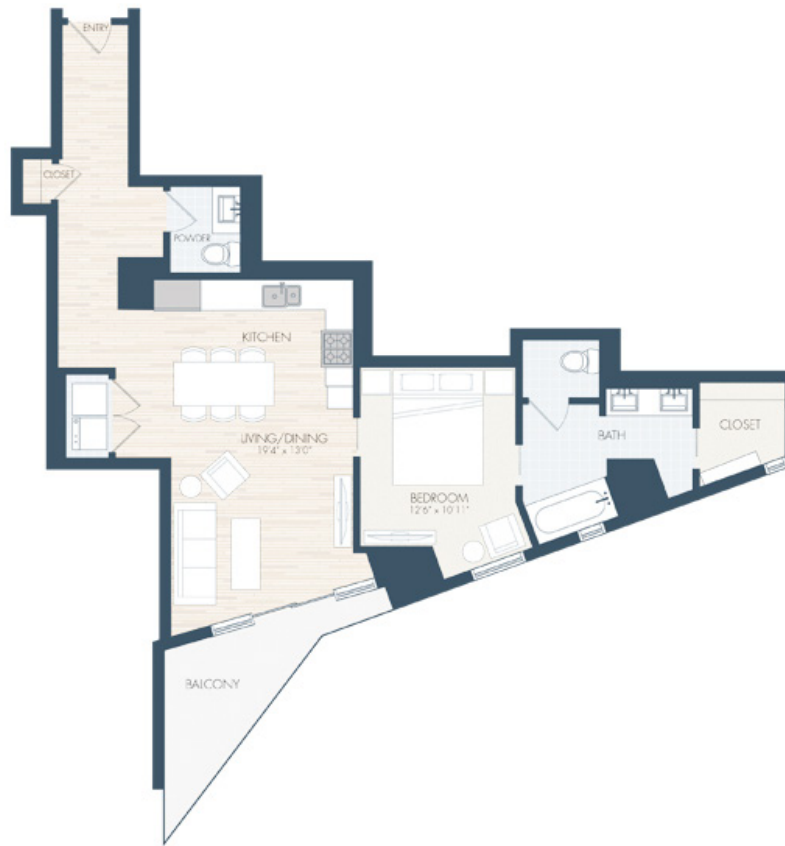

A26

1 BED | 1.5 BATH

1088

SQ. FT.

| | |
|---|--|
|  | 1441 Little Raven Street Denver, CO 80202 |
| | theconflucedenver.com |

Floor plans are artist's rendering. All dimensions are approximate. Actual product and specifications may vary in dimension or detail. Not all features are available in every apartment. Prices and availability are subject to change. Please see a representative for details.