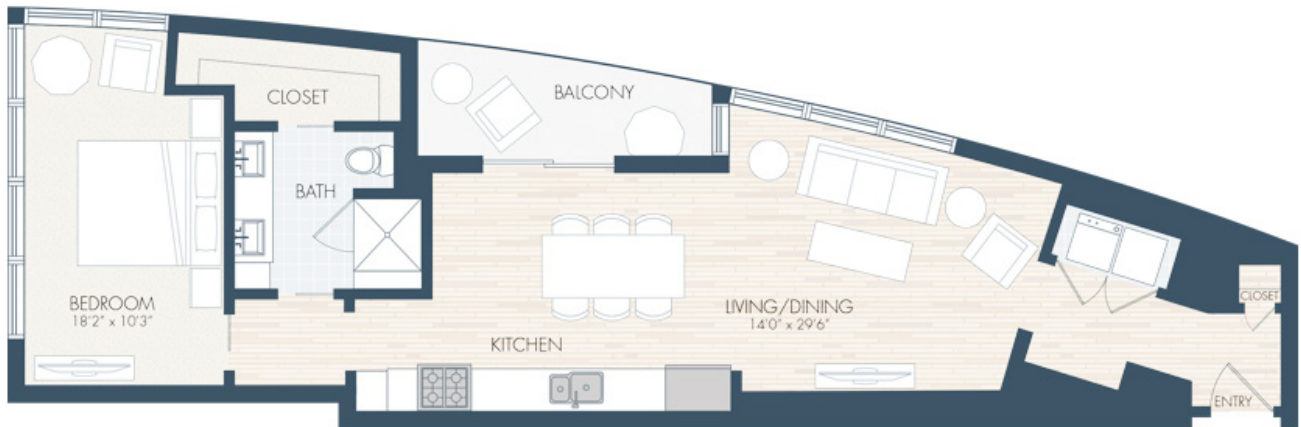

A21

1 BED | 1 BATH

1001

SQ. FT.

1441 Little Raven Street | Denver, CO 80202

theconflucedenver.com

Floor plans are artist's rendering. All dimensions are approximate. Actual product and specifications may vary in dimension or detail. Not all features are available in every apartment. Prices and availability are subject to change. Please see a representative for details.