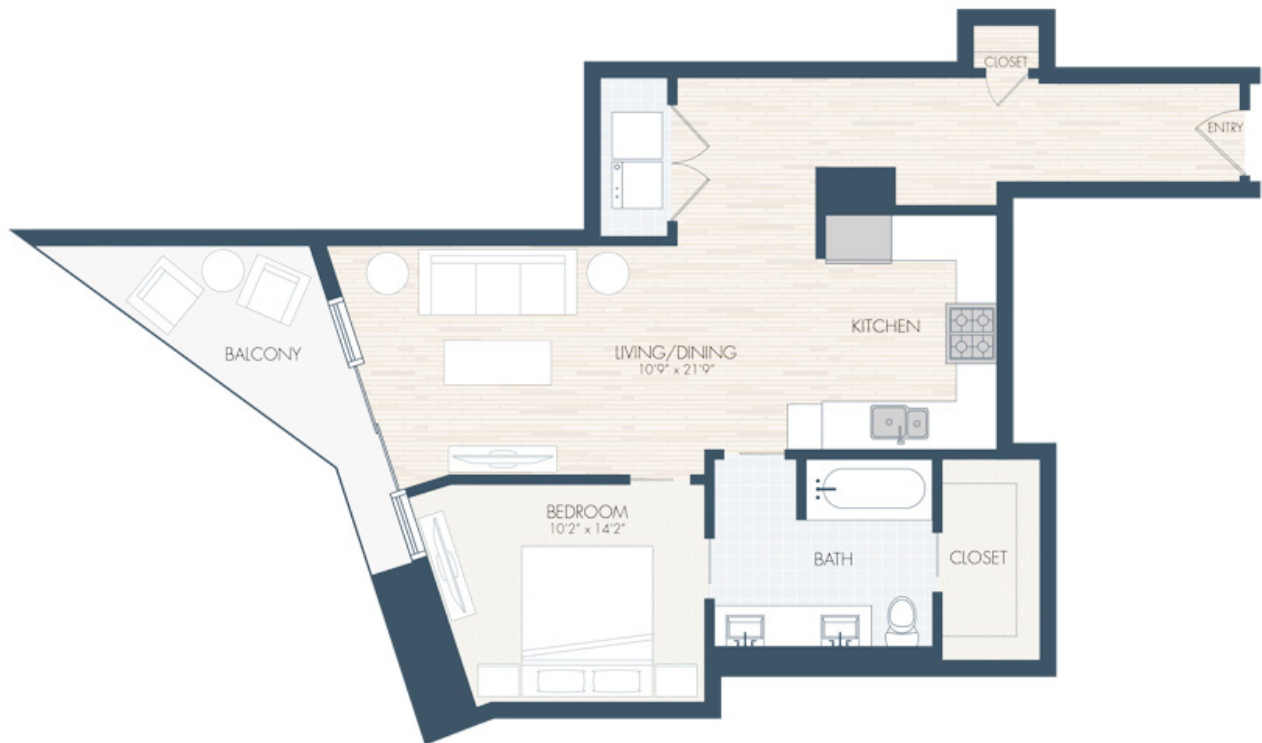

A20

1 BED | 1 BATH

991

SQ. FT.

	1441 Little Raven Street Denver, CO 80202
	theconflucedenver.com

Floor plans are artist's rendering. All dimensions are approximate. Actual product and specifications may vary in dimension or detail. Not all features are available in every apartment. Prices and availability are subject to change. Please see a representative for details.