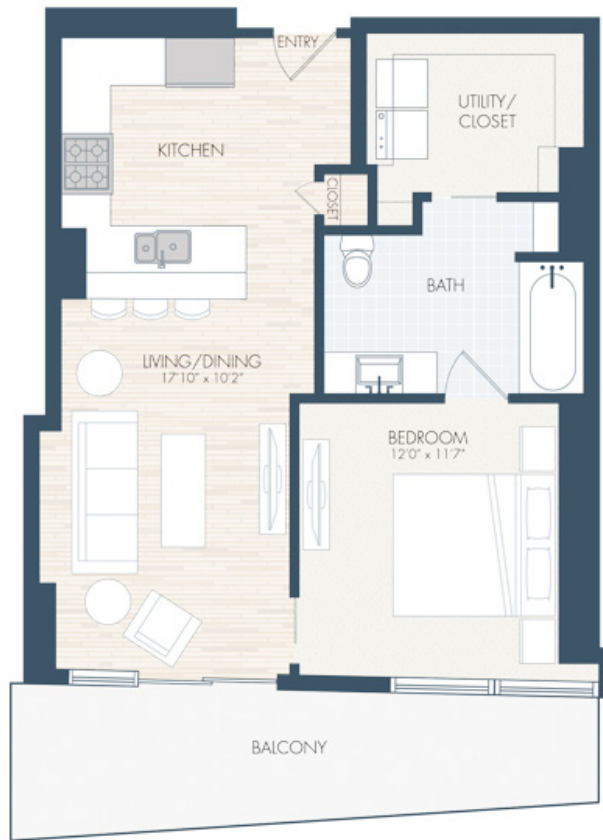

A8

1 BED | 1 BATH

881

SQ. FT.

	1441 Little Raven Street Denver, CO 80202
	theconflucedenver.com

Floor plans are artist's rendering. All dimensions are approximate. Actual product and specifications may vary in dimension or detail. Not all features are available in every apartment. Prices and availability are subject to change. Please see a representative for details.