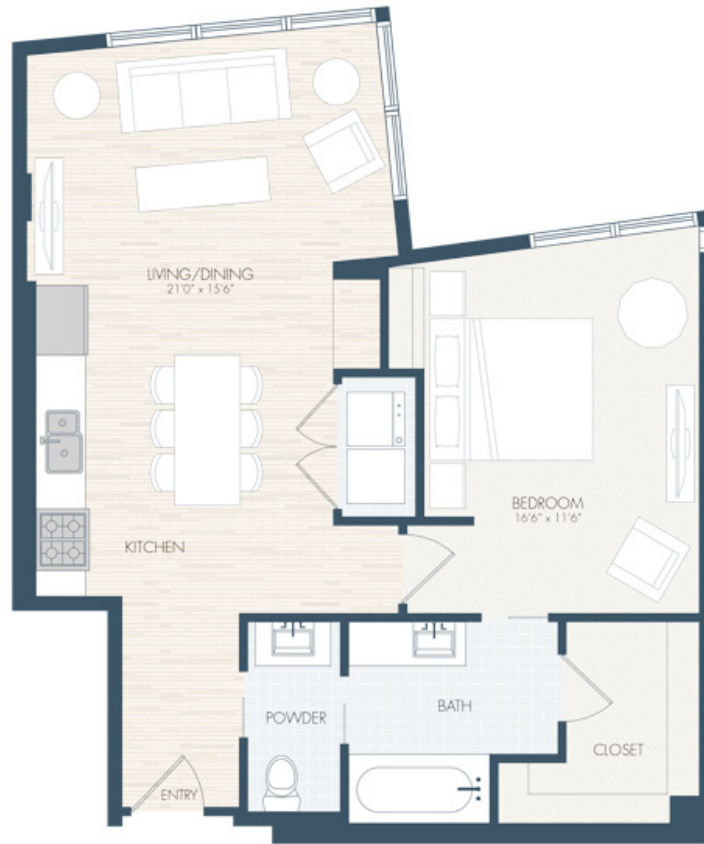

A17

1 BED | 1 BATH

864

SQ. FT.

1441 Little Raven Street | Denver, CO 80202

theconflucedenver.com

Floor plans are artist's rendering. All dimensions are approximate. Actual product and specifications may vary in dimension or detail. Not all features are available in every apartment. Prices and availability are subject to change. Please see a representative for details.