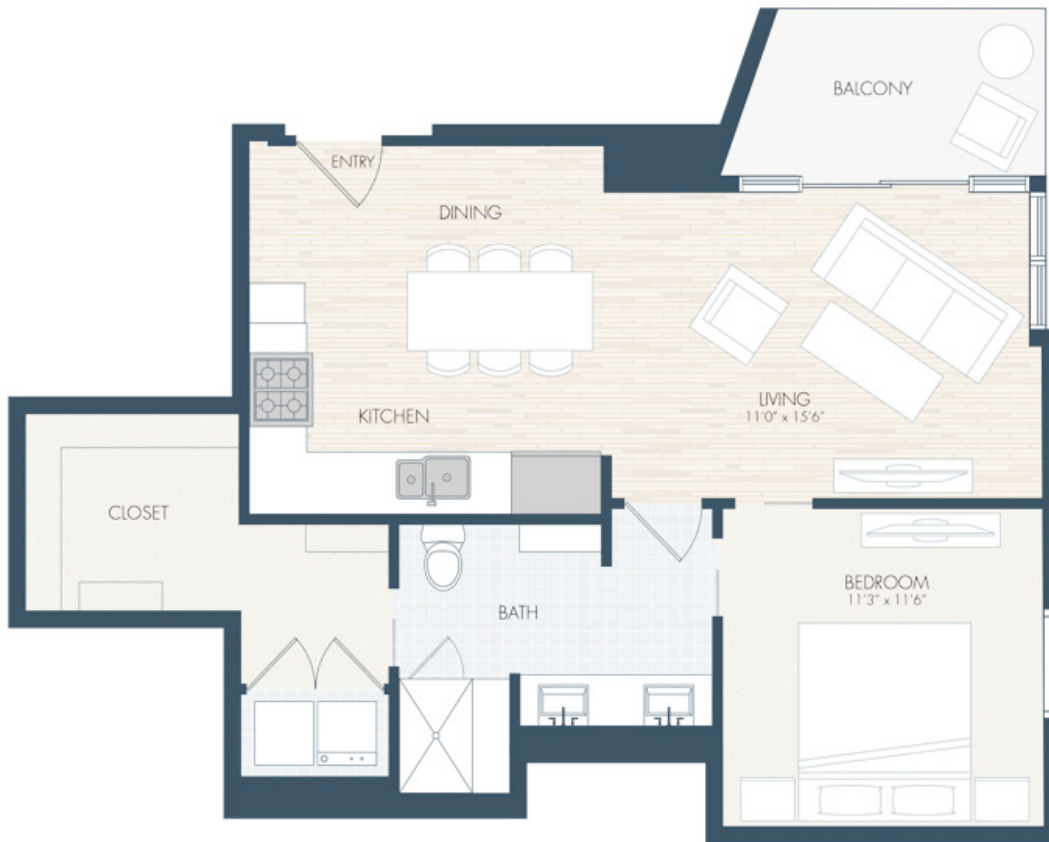

A10

1 BED | 1 BATH

850

SQ. FT.

1441 Little Raven Street | Denver, CO 80202

theconflucedenver.com

Floor plans are artist's rendering. All dimensions are approximate. Actual product and specifications may vary in dimension or detail. Not all features are available in every apartment. Prices and availability are subject to change. Please see a representative for details.