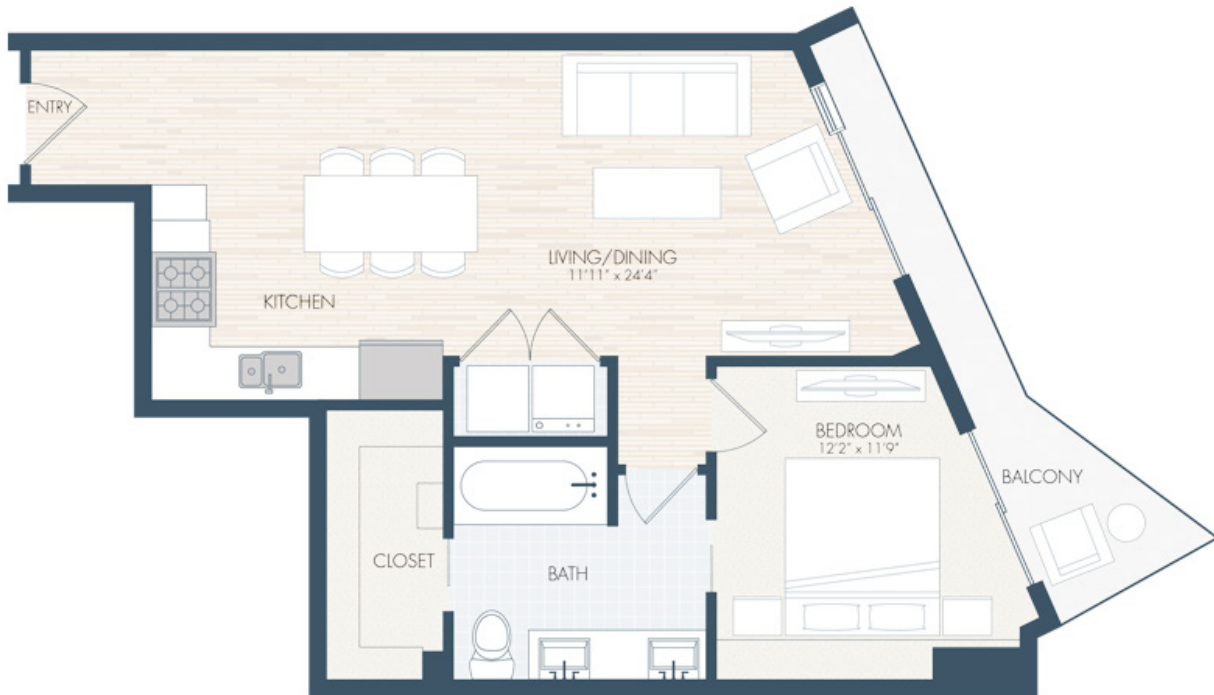

# A12

1 BED | 1 BATH

# 822

SQ. FT.

	1441 Little Raven Street   Denver, CO 80202
	<a href="http://theconflucedenver.com">theconflucedenver.com</a>

*Floor plans are artist's rendering. All dimensions are approximate. Actual product and specifications may vary in dimension or detail. Not all features are available in every apartment. Prices and availability are subject to change. Please see a representative for details.*