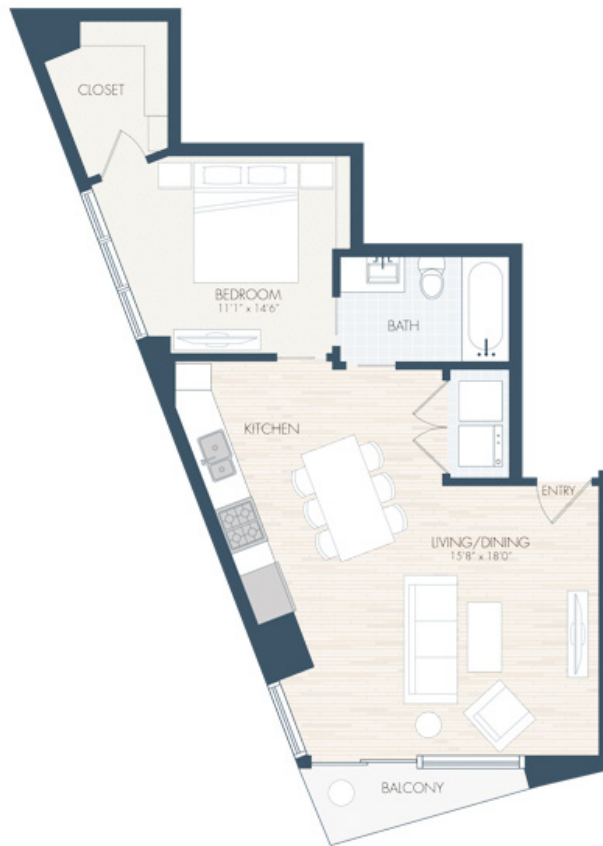

# A6

1 BED | 1 BATH

# 788

SQ. FT.

1441 Little Raven Street | Denver, CO 80202

[theconflucedenver.com](http://theconflucedenver.com)

*Floor plans are artist's rendering. All dimensions are approximate. Actual product and specifications may vary in dimension or detail. Not all features are available in every apartment. Prices and availability are subject to change. Please see a representative for details.*