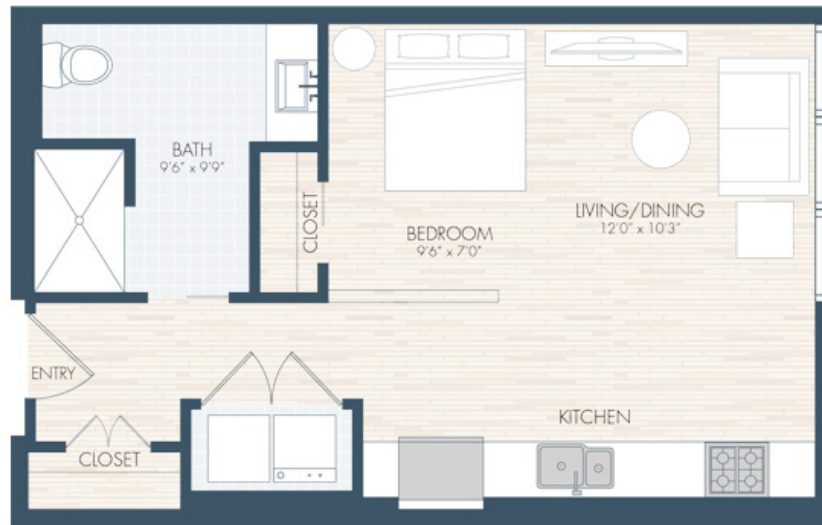

# S1-A

STUDIO | 1 BATH

# 526

SQ. FT.

	1441 Little Raven Street   Denver, CO 80202
	<a href="http://theconflucedenver.com">theconflucedenver.com</a>

*Floor plans are artist's rendering. All dimensions are approximate. Actual product and specifications may vary in dimension or detail. Not all features are available in every apartment. Prices and availability are subject to change. Please see a representative for details.*