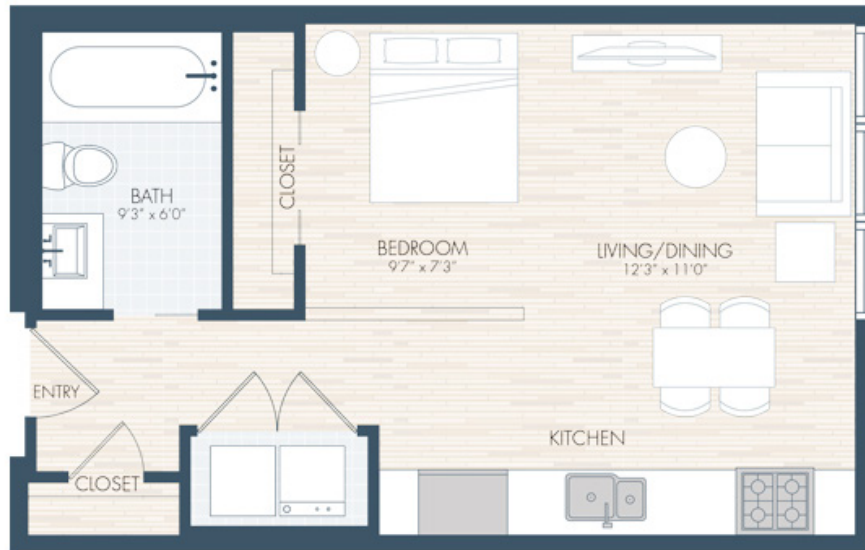

# S1

STUDIO | 1 BATH

# 526

SQ. FT.

	1441 Little Raven Street   Denver, CO 80202
	<a href="http://theconflucedenver.com">theconflucedenver.com</a>

*Floor plans are artist's rendering. All dimensions are approximate. Actual product and specifications may vary in dimension or detail. Not all features are available in every apartment. Prices and availability are subject to change. Please see a representative for details.*