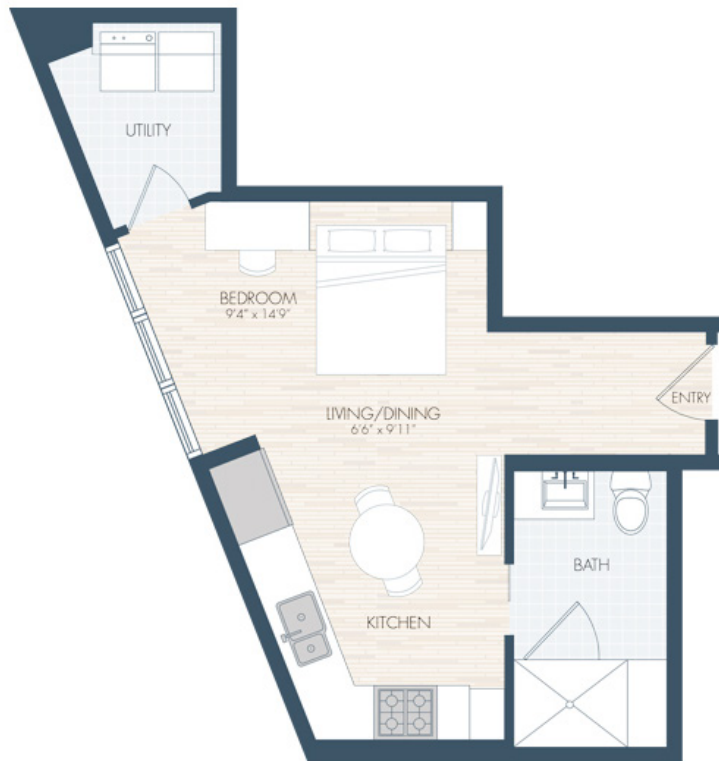

# S2

STUDIO | 1 BATH

# 482

SQ. FT.

	1441 Little Raven Street   Denver, CO 80202
	<a href="http://theconflucedenver.com">theconflucedenver.com</a>

*Floor plans are artist's rendering. All dimensions are approximate. Actual product and specifications may vary in dimension or detail. Not all features are available in every apartment. Prices and availability are subject to change. Please see a representative for details.*